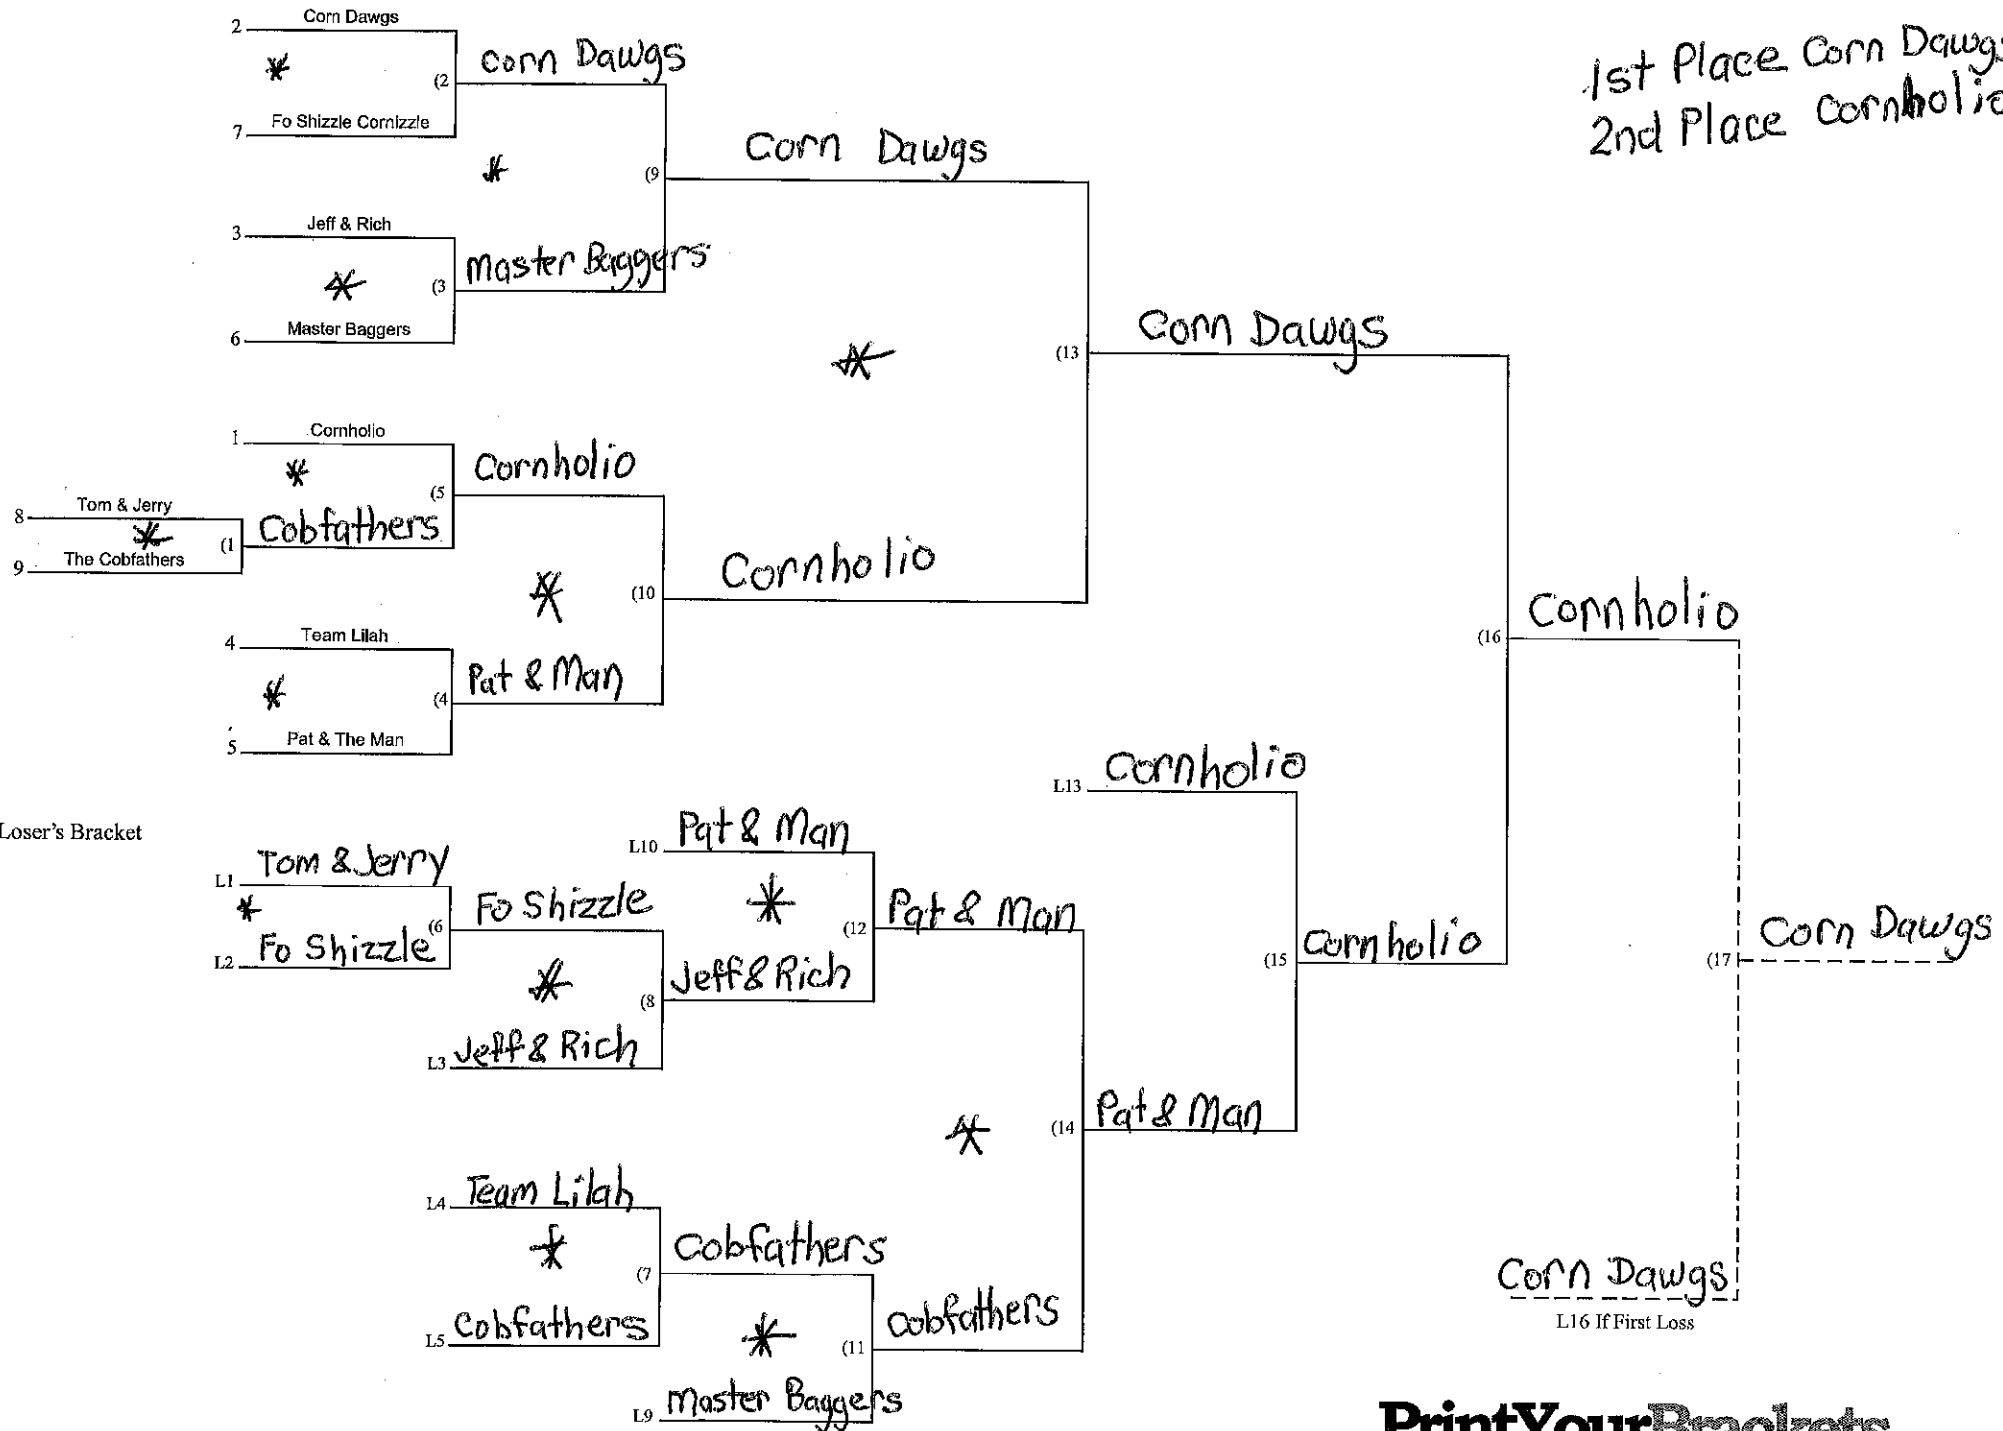

Monday 10/16 Schedule

1st Place Corn Dawgs
2nd Place Cornholio

Corn Dawgs
L16 If First Loss